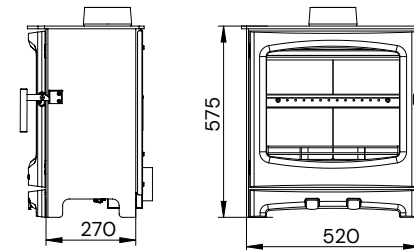

EFTW

Terra Freestanding

A+

KEY FEATURES

- Fuel: Wood or Smokeless Fuel
- Heat Output: Wood-6kw/Smokeless 7.5kw
- Efficiency: 83.9%
- Flue Size: 125mm
- Extra-large glass door
- Sleek contemporary design
- Outstanding efficiency
- Elcofire Clean Glass Technology
- Available with or without Multifuel Kit
- Cool touch handle
- External air
- Ecodesign Ready
- Easy to light and install